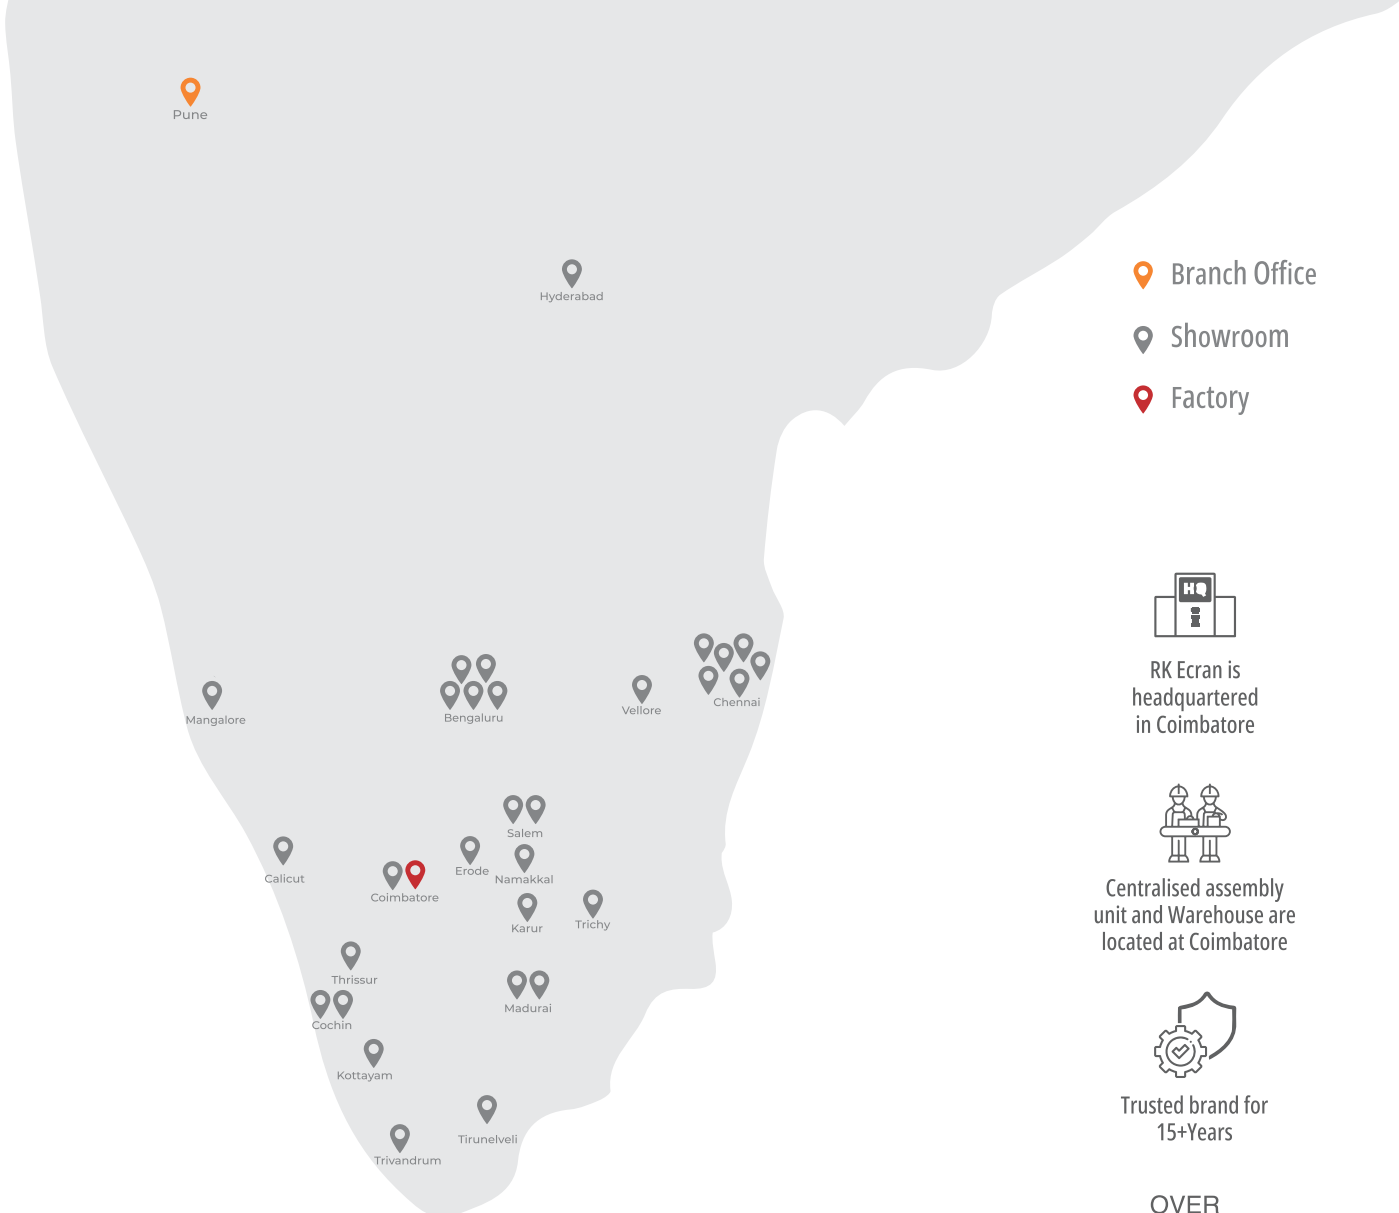

- Branch Office
- Showroom
- Factory

RK Ecran is headquartered in Coimbatore

Centralised assembly unit and Warehouse are located at Coimbatore

Trusted brand for 15+Years

OVER
1,00,000+
INSTALLATIONS

CONTACT US

Head Office:
RK Ecran Pvt Ltd.,
No. 5/383-1, RK Estate, Pannimadai,
Coimbatore-641 017,
Tamil Nadu, India.

Branch Office:
No. 203, Payal Society,
Lane 14, Prabhat Road,
Pune-411 004,
Maharashtra, India.

Customer Enquiry:
Mobile: 99940 11000
Email: support@rkecran.com
Web: www.rkecran.com